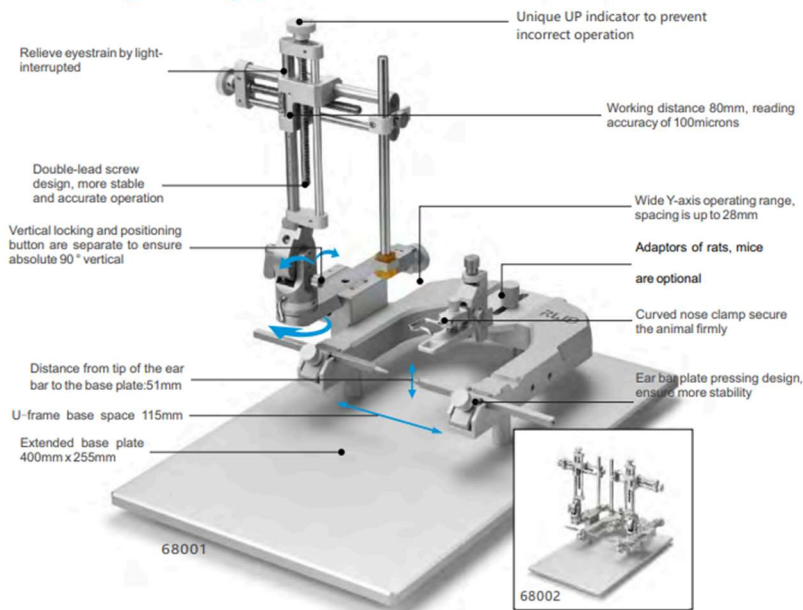

Standard Stereotaxic Instruments

Classical U-type base design, professional services in the laboratory for 17 years!

Composition:
68001 and 68002 are complete sets of stereotaxic (see figure), both containing 68861N base plate, 68401 three-dimensional manipulator - left, 68021 rat adaptor, 68301 rat 18° ear bar, 68201 standard holder, and 68002 includes an extra 68402 three-dimensional manipulator - right.

Model	Product Description	Adaptor	Ear bar	Three-dimensional manipulator	Holder	Base plate
68001	Stereotaxic for Rat	68021 Rat	18°	SGL-Left	68201	68861N
68002	Stereotaxic for Rat	68021 Rat	18°	Dual	68201	68861N
68005	Stereotaxic for Rat	68021 Rat	45°	SGL-Left	68201	68861N
68006	Stereotaxic for Rat	68021 Rat	45°	Dual	68201	68861N
68037	Stereotaxic for Mouse	68030 Mouse	Included in 68030	SGL-Left	68201	68861N
68038	Stereotaxic for Mouse	68030 Mouse	Included in 68030	Dual	68201	68861N
68043	Stereotaxic for Mouse	68055	60°	SGL-Left	68201	68861N
68044	Stereotaxic for Rat	68055	60°	Dual	68201	68861N
68535	Stereotaxic for Mouse	68077	60°	SGL-Left	68201	68861N
68536	Stereotaxic for Rat	68078	18°	Dual	68201	68861N