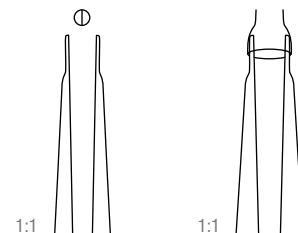

TYP
JUWELIER

x = 0.2 mm	x = 0.3 mm	x = 0.3 mm	x = 0.2 mm	x = 0.3 mm
110 mm – 4 ¼ "	110 mm – 4 ¼ "	110 mm – 4 ¼ "	120 mm – 4 ¾ "	120 mm – 4 ¾ "
08-962-004	08-962-045	08-962-090	08-962-005	08-962-001

Titan	Titan	Titan
x = 0.2 mm	x = 0.3 mm	x = 0.3 mm
110 mm – 4 ¼ "	110 mm – 4 ¼ "	110 mm – 4 ¼ "
11-962-004	11-962-045	11-962-090

PIERSE

120 mm – 4 ¾ "	08-980-120
135 mm – 5 ¼ "	08-980-135

	x = 0.2 mm	x = 0.3 mm
110 mm – 4 ¼ "	08-969-007	08-969-008

sehr fein
very fine
très fin
muy fino
molto fino

Mikro-Knüpfpinzetten

Micro suture tying forceps