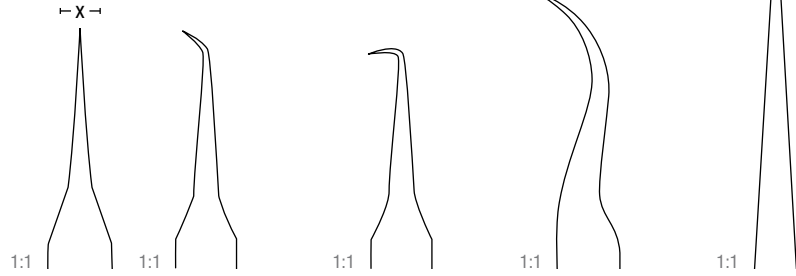

TYP
JUWELIER

x = 0.2 mm	x = 0.3 mm	x = 0.3 mm	x = 0.2 mm	x = 0.3 mm
110 mm – 4 ¼ "	110 mm – 4 ¼ "	110 mm – 4 ¼ "	120 mm – 4 ¾ "	120 mm – 4 ¾ "
08-962-004	08-962-045	08-962-090	08-962-005	08-962-001

Titan	Titan	Titan
x = 0.2 mm	x = 0.3 mm	x = 0.3 mm
110 mm – 4 ¼ "	110 mm – 4 ¼ "	110 mm – 4 ¼ "
11-962-004	11-962-045	11-962-090

gerade
straight
droites
recta
retta

gerade
straight
droites
recta
retta

abgewinkelt
angled
angulaire
acodada
angolata

abgewinkelt
angled
angulaire
acodada
angolata

	Titan	Titan	Titan	Titan
	x = 1.2 mm	x = 1.8 mm	x = 1.2 mm	x = 1.8 mm
150 mm – 6"	09-300-150T	09-304-150T	09-301-150T	09-305-150T
180 mm – 7"	09-300-180T	09-304-180T	09-301-180T	09-305-180T
210 mm – 8¼"	09-300-210T	09-304-210T	09-301-210T	09-305-210T
230 mm – 9"	09-300-230T	09-304-230T	09-301-230T	09-305-230T